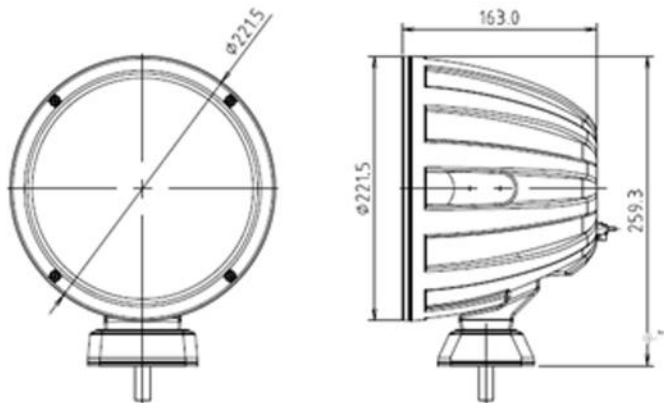

Optional Accessories:

- Spot or Flood Filter Covers
- Blackout Covers
- Bracket Style Mount