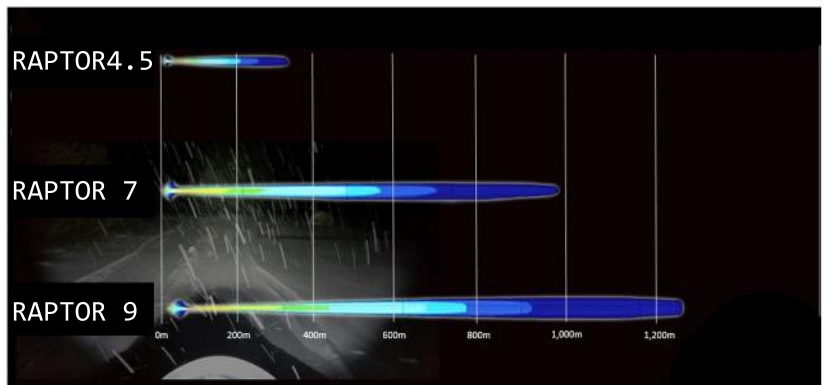

Optional Accessories:

- Spot or Flood Filter Covers
- Blackout Covers
- Bracket Style Mount